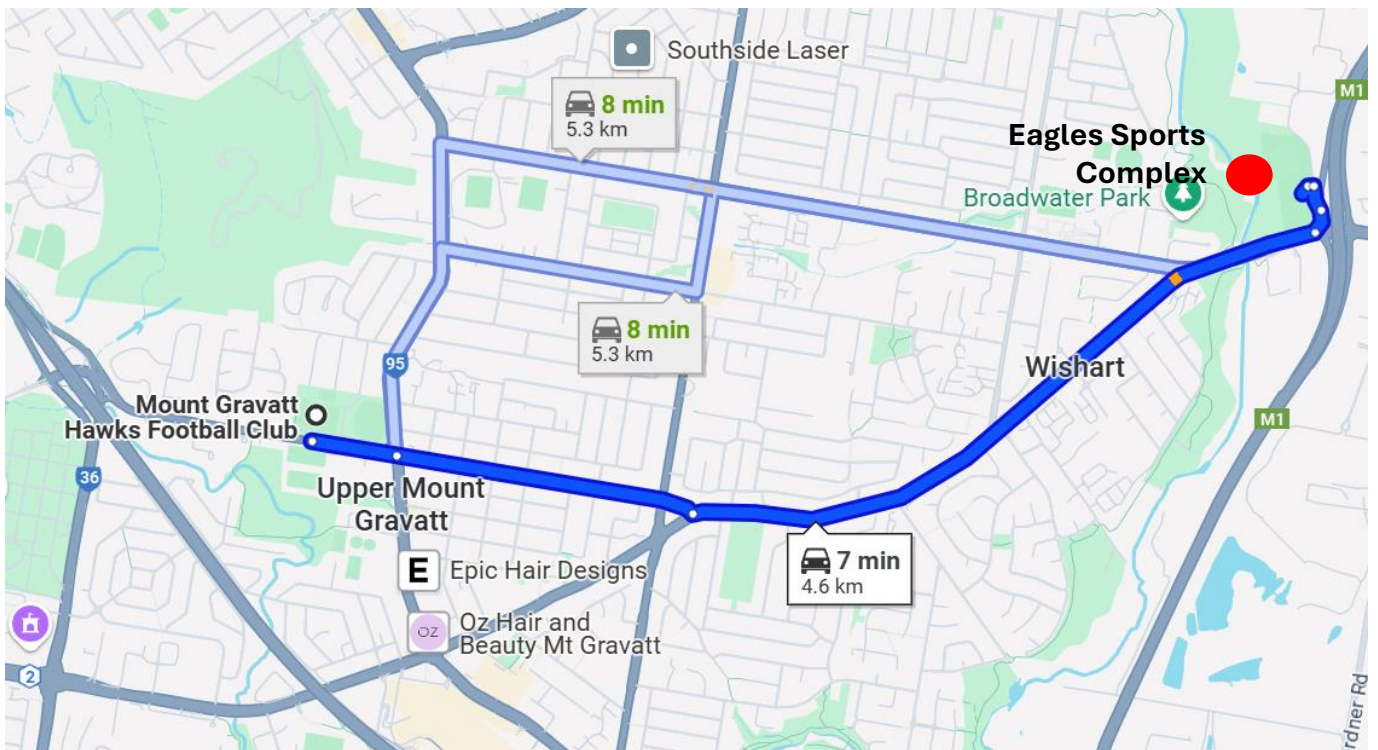

## Directions

Access is via Messines Ridge Road and image below shows suggested routes from Mt Gravatt Hawks FC. Simply Google Griffith University Tennis Centre for directions.

**NOTE:** Parking is FREE – ignore any of the permit parking signs as they do not apply to Hawks Members.

## Location Map

The following location map is provided for your reference.

**DIRECTIONS:** Take Messines Ridge Rd following signs to Griffith University. The field is located right next to the Griffith University Tennis Centre (Google Maps Ref). Best parking is next to the Tennis Centre, but there is additional parking at top of field next to the Aquatic Centre and there is a path past the Aquatic Centre and Sports Centre to walk down to field.

## Directions

Head east from Mt Gravatt Hawks along Dawson Rd and then Mt Gravatt-Capalaba Rd towards the Gateway Motorway. Take the Sunshine Coast entrance (north) to the motorway and exit before entry into Weedon Street West. Simply Google Eagles Sports Complex for directions.

## Location Map

The following location map is provided for your reference.