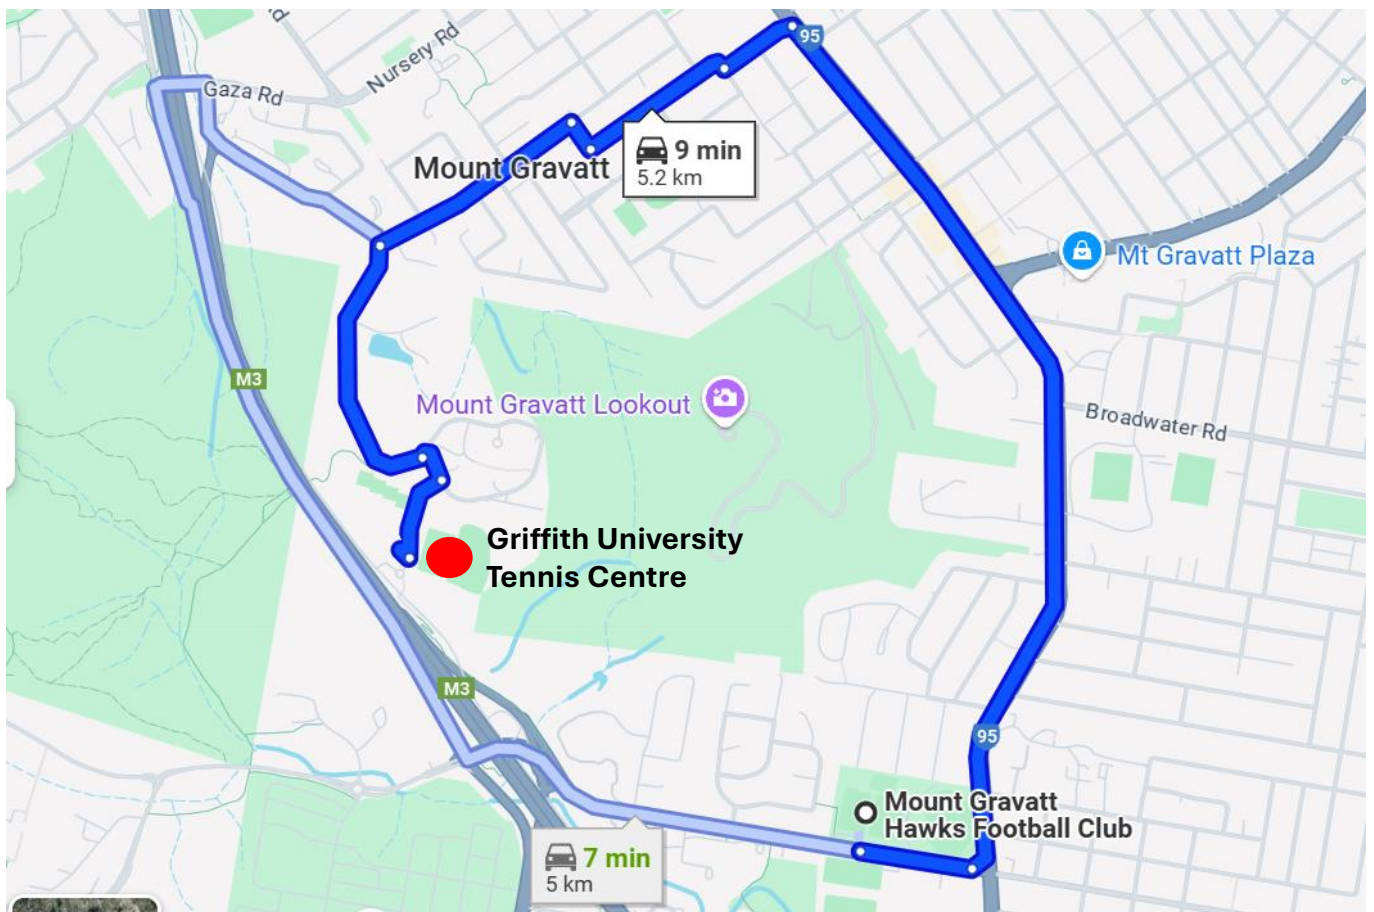

# GRIFFITH UNIVERSITY (MT GRAVATT)

## Directions

Access is via Messines Ridge Road and image below shows suggested routes from Mt Gravatt Hawks FC. Simply Google Griffith University Tennis Centre for directions.

**NOTE:** Parking is FREE – ignore any of the permit parking signs as they do not apply to Hawks Members.

## Location Map

The following location map is provided for your reference.

**DIRECTIONS:** Take Messines Ridge Rd following signs to Griffith University. The field is located right next to the Griffith University Tennis Centre (Google Maps Ref). Best parking is next to the Tennis Centre, but there is additional parking at top of field next to the Aquatic Centre and there is a path past the Aquatic Centre and Sports Centre to walk down to field.